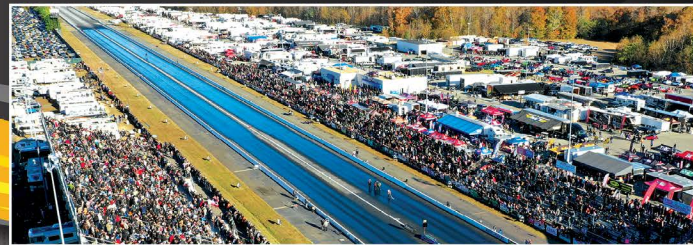

# Haltech WORLD CUP FINALS

IMPORT vs DOMESTIC  
Presented by **W** Wiseco

You've all heard about it... Experience it in person in 2022!

# NOVEMBER 2-6, 2022

**1/4 Mile Heads-Up Racing!**  
**12 Countries Competing!**  
**\$180,000 in Cash Purse!**  
**350 Heads-Up Racers!**  
**Huge Vendor Midway!**  
**Bikini Contest!**

World Records Shattered at the Biggest Race of the Year!