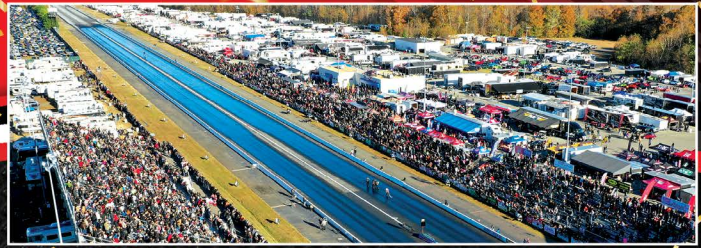

25th Annual
Haltech
 ENGINE MANAGEMENT SYSTEMS
WORLD CUP
FINALS
IMPORT vs DOMESTIC
 presented by **W WISECO**

25
 YEARS
 ANNIVERSARY

You've all heard about it... Experience it in person in 2021!

NOVEMBER 3-7, 2021

- 1/4 Mile Heads-Up Racing!**
- 12 Countries Competing!**
- \$145,000 in Cash Purse!**
- 350 Heads-Up Racers!**
- Huge Vendor Midway!**
- Bikini Contest!**
- 40,000+ Fans!**

Buy Tickets at Gate
 or Buy in Advance

importvsdomestic.com/tickets

Miller Brothers Productions Office: 240-349-2538 • Email: jason@mbpevents.com
 Maryland International Raceway • 27861 Budds Creek Road • Mechanicsville, MD 20659

World Records Shattered at the Biggest Race of the Year!